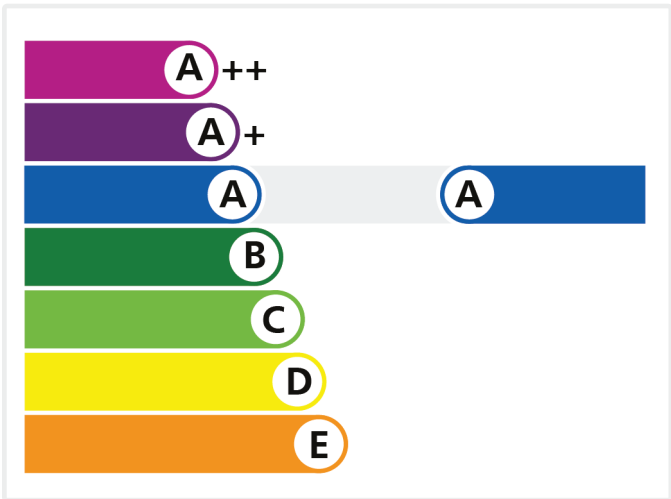

# Energy Window

Whiteline Manufacturing Ltd

85mm Outer frame PlatinumNRG

A Rated

Licence No. 4632

Review Date: 31/12/2025

To verify this licence please visit [bfrc.org](http://bfrc.org)

This label is not a statutory requirement. It is a voluntary label provided as a customer service to allow consumers to make informed decisions on the energy performance of competing products.